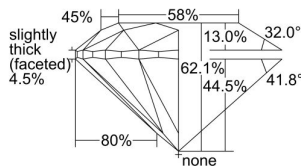

GIA®

FACSIMILE

GIA REPORT 2487938523

Verify this report at GIA.edu

GIA NATURAL DIAMOND DOSSIER®

March 28, 2024
GIA Report Number **2487938523**
Shape and Cutting Style ..... **Round Brilliant**
Measurements ..... **4.32 - 4.36 x 2.69 mm**

GRADING RESULTS

Carat Weight ..... **0.31 carat**
Color Grade ..... **D**
Clarity Grade **VS2**
Cut Grade ..... **Excellent**

ADDITIONAL GRADING INFORMATION

Polish ..... **Excellent**
Symmetry ..... **Excellent**
Fluorescence ..... **None**
Clarity Characteristics ..... **Crystal, Cloud**
Inscription(s): **GIA 2487938523**

PROPORTIONS

Profile to actual proportions