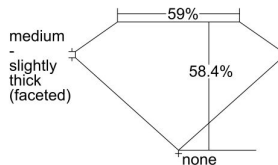

GIA®

FACSIMILE

GIA REPORT 2487937093

Verify this report at GIA.edu

GIA NATURAL DIAMOND DOSSIER®

March 27, 2024
GIA Report Number **2487937093**
Shape and Cutting Style ..... **Heart Brilliant**
Measurements ..... **4.11 x 4.77 x 2.78 mm**

GRADING RESULTS

Carat Weight ..... **0.31 carat**
Color Grade ..... **D**
Clarity Grade **VS1**

ADDITIONAL GRADING INFORMATION

Polish ..... **Excellent**
Symmetry ..... **Very Good**
Fluorescence ..... **None**
Clarity Characteristics..... **Crystal, Pinpoint, Needle**
Inscription(s): **GIA 2487937093**

PROPORTIONS

Profile not to actual proportions

GRADING SCALES

GIA COLOR SCALE		GIA CLARITY SCALE			
COLORLESS	D	VERY VERY SLIGHTLY INCLUDED	FLAWLESS		
	E		INTERNALLY FLAWLESS		
	F	VERY SLIGHTLY INCLUDED	VVS₁		
	G		VVS₂		
	H		VS₁		
	NEAR COLORLESS	I	SLIGHTLY INCLUDED	VS₂	
		J		S₁	
		FAINT	K	INCLUDED	S₂
			L		I₁
			M		I₂
VERY LIGHT			N	INCLUDED	I₃
			O		
			P		
	Q				
LIGHT	R				
	S				
	T				
	U				
	V				
	Z