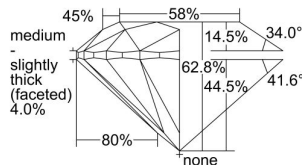

GIA®

FACSIMILE

GIA REPORT

2487934948

Verify this report at GIA.edu

GIA NATURAL DIAMOND DOSSIER®

March 28, 2024
GIA Report Number **2487934948**
Shape and Cutting Style ..... **Round Brilliant**
Measurements ..... **5.07 - 5.10 x 3.19 mm**

GRADING RESULTS

Carat Weight ..... **0.51 carat**
Color Grade ..... **D**
Clarity Grade **VS1**
Cut Grade ..... **Excellent**

ADDITIONAL GRADING INFORMATION

Polish ..... **Excellent**
Symmetry ..... **Excellent**
Fluorescence ..... **Strong Blue**
Clarity Characteristics ..... **Cloud, Needle**
Inscription(s): **GIA 2487934948**

PROPORTIONS

Profile to actual proportions

GRADING SCALES

GIA COLOR SCALE

COLORLESS	D
	E
	F
	G
	H
	I
	J
NEAR COLORLESS	K
	L
	M
	N
	O
	P
	Q
	R
	S
	T
	U
	V
	W
	X
	Y
LIGHT	Z

GIA CLARITY SCALE

FLAWLESS	VERY VERY SLIGHTLY INCLUDED	VS₁	VS₂	VS₁	VS₂	SI₁	SI₂	I₁	I₂	I₃		
											FLAWLESS	INTERNALLY FLAWLESS

GIA CUT SCALE

EXCELLENT
VERY GOOD
GOOD
FAIR
POOR