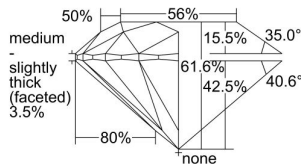

GIA®

FACSIMILE

GIA REPORT 2487922730

Verify this report at GIA.edu

GIA NATURAL DIAMOND DOSSIER®

March 27, 2024
GIA Report Number **2487922730**
Shape and Cutting Style ..... **Round Brilliant**
Measurements ..... **4.88 - 4.90 x 3.01 mm**

GRADING RESULTS

Carat Weight ..... **0.44 carat**
Color Grade ..... **F**
Clarity Grade **S11**
Cut Grade ..... **Excellent**

ADDITIONAL GRADING INFORMATION

Polish ..... **Excellent**
Symmetry ..... **Excellent**
Fluorescence ..... **None**
Clarity Characteristics ..... **Cloud, Crystal**
Inscription(s): **GIA 2487922730**

PROPORTIONS

Profile to actual proportions

GRADING SCALES

GIA COLOR SCALE	GIA CLARITY SCALE	GIA CUT SCALE
D	FLAWLESS	EXCELLENT
E	INTERNALLY FLAWLESS	
F	VVS₁	VERY GOOD
G		
H	VS₁	GOOD
I		
J	SI₁	FAIR
K		
L	I₁	POOR
M		
N	I₂	
O		
P	I₃	
Q		
R		
S		
T		
U		
V		
W		
X		
Y		
Z