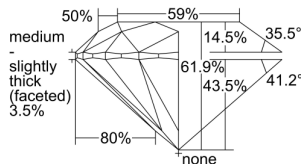

GIA®

FACSIMILE

GIA REPORT 2487907369

Verify this report at GIA.edu

GIA NATURAL DIAMOND DOSSIER®

March 26, 2024
GIA Report Number **2487907369**
Shape and Cutting Style ..... **Round Brilliant**
Measurements ..... **5.08 - 5.10 x 3.15 mm**

GRADING RESULTS

Carat Weight ..... **0.50 carat**
Color Grade ..... **F**
Clarity Grade **S12**
Cut Grade ..... **Excellent**

ADDITIONAL GRADING INFORMATION

Polish ..... **Excellent**
Symmetry ..... **Excellent**
Fluorescence ..... **None**
Clarity Characteristics ..... **Cloud**
Inscription(s): **GIA 2487907369**

PROPORTIONS

Profile to actual proportions

GRADING SCALES

GIA COLOR SCALE	GIA CLARITY SCALE	GIA CUT SCALE	
D	FLAWLESS	EXCELLENT	
E	INTERNALLY FLAWLESS		
F		VVS₁	VERY GOOD
G	VVS₂		
H	VS₁	GOOD	
I	VS₂		
J	S1₁	FAIR	
K	S1₂		
L	I₁	POOR	
M	I₂		
N	I₃		
O			
P			
Q			
R			
S			
T			
U			
V			
W			
X			
Y			
Z