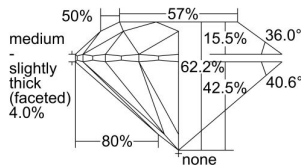

GIA®

FACSIMILE

GIA REPORT 2487883024

Verify this report at GIA.edu

GIA NATURAL DIAMOND DOSSIER®

March 21, 2024
GIA Report Number **2487883024**
Shape and Cutting Style ..... **Round Brilliant**
Measurements ..... **5.17 - 5.19 x 3.23 mm**

GRADING RESULTS

Carat Weight ..... **0.53 carat**
Color Grade ..... **J**
Clarity Grade **VS1**
Cut Grade ..... **Excellent**

ADDITIONAL GRADING INFORMATION

Polish ..... **Excellent**
Symmetry ..... **Excellent**
Fluorescence ..... **Strong Blue**
Clarity Characteristics..... **Crystal, Cloud, Pinpoint**
Inscription(s): **GIA 2487883024**

PROPORTIONS

Profile to actual proportions

GRADING SCALES

GIA COLOR SCALE	GIA CLARITY SCALE	GIA CUT SCALE	
D	FLAWLESS	EXCELLENT	
E	INTERNALLY FLAWLESS		
F		VVS₁	VERY GOOD
G	VVS₂		
H	VS₁	GOOD	
I	VS₂		
J	SI₁	FAIR	
K	SI₂		
L	I₁	POOR	
M	I₂		
N	I₃		
O			
P			
Q			
R			
S			
T			
U			
V			
W			
X			
Y			
Z