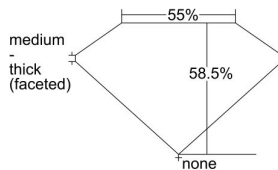

GIA®

FACSIMILE

GIA REPORT 2487876900

Verify this report at [GIA.edu](https://reportcheck.gia.edu)

GIA NATURAL DIAMOND DOSSIER®

March 20, 2024
GIA Report Number **2487876900**
Shape and Cutting Style ..... **Heart Brilliant**
Measurements ..... **5.09 x 5.92 x 3.46 mm**

GRADING RESULTS

Carat Weight ..... **0.61 carat**
Color Grade ..... **G**
Clarity Grade **VVS2**

ADDITIONAL GRADING INFORMATION

Polish ..... **Excellent**
Symmetry ..... **Excellent**
Fluorescence ..... **None**
Clarity Characteristics ..... **Cloud, Pinpoint**
Inscription(s): **GIA 2487876900**

PROPORTIONS

Profile not to actual proportions

GRADING SCALES

GIA COLOR SCALE		GIA CLARITY SCALE			
COLORLESS	D	VERY VERY SLIGHTLY INCLUDED	FLAWLESS		
	E		INTERNALLY FLAWLESS		
	F	VERY SLIGHTLY INCLUDED	VVS₁		
	G		VVS₂		
	H		VS₁		
	NEAR COLORLESS	I	SLIGHTLY INCLUDED	VS₂	
		J		SI₁	
		FAINT	K	INCLUDED	SI₂
			L		I₁
			M		I₂
VERT LIGHT			N	INCLUDED	I₃
			O		
			P		
	Q				
LIGHT	R				
	S				
	T				
	U				
	V				
	W				
	X				
	Y				
	Z