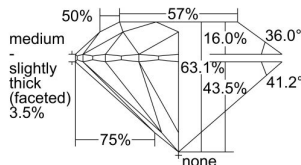

GIA®

FACSIMILE

GIA REPORT 2487876723

Verify this report at GIA.edu

GIA NATURAL DIAMOND DOSSIER®

March 20, 2024
GIA Report Number **2487876723**
Shape and Cutting Style ..... **Round Brilliant**
Measurements ..... **4.43 - 4.46 x 2.80 mm**

GRADING RESULTS

Carat Weight ..... **0.34 carat**
Color Grade ..... **E**
Clarity Grade **VVS1**
Cut Grade ..... **Excellent**

ADDITIONAL GRADING INFORMATION

Polish ..... **Excellent**
Symmetry ..... **Excellent**
Fluorescence ..... **Medium Blue**
Clarity Characteristics ..... **Pinpoint**
Inscription(s): **GIA 2487876723**

PROPORTIONS

Profile to actual proportions

GRADING SCALES

GIA COLOR SCALE	GIA CLARITY SCALE	GIA CUT SCALE	
D	FLAWLESS	EXCELLENT	
E	INTERNALLY FLAWLESS		
F		VVS₁	VERY GOOD
G	VVS₂		
H	VS₁	GOOD	
I	VS₂		
J	SI₁	FAIR	
K	SI₂		
L	I₁	POOR	
M	I₂		
N	I₃		
O			
P			
Q			
R			
S			
T			
U			
V			
W			
X			
Y			
Z