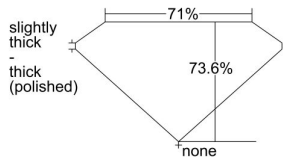

GIA®

FACSIMILE

GIA REPORT 2487876660

Verify this report at GIA.edu

GIA NATURAL DIAMOND DOSSIER®

March 21, 2024
GIA Report Number 2487876660
Shape and Cutting Style ..... Square Modified Brilliant
Measurements ..... 4.23 x 4.19 x 3.09 mm

GRADING RESULTS

Carat Weight ..... 0.45 carat
Color Grade ..... G
Clarity Grade VVS1

ADDITIONAL GRADING INFORMATION

Polish ..... Excellent
Symmetry ..... Very Good
Fluorescence ..... Faint
Clarity Characteristics ..... Pinpoint
Inscription(s): GIA 2487876660

PROPORTIONS

Profile not to actual proportions

GRADING SCALES

GIA COLOR SCALE		GIA CLARITY SCALE			
COLORLESS	D	VERY VERY SLIGHTLY INCLUDED	FLAWLESS		
	E		INTERNALLY FLAWLESS		
	F	VERY SLIGHTLY INCLUDED	VVS₁		
	G		VVS₂		
	H		VS₁		
	NEAR COLORLESS	I	SLIGHTLY INCLUDED	VS₂	
		J		SI₁	
		FAINT	K	INCLUDED	SI₂
			L		I₁
			M		I₂
VERT LIGHT	N		INCLUDED	I₃	
	O				
	P				
	Q				
	R				
	LIGHT	S			
		T			
U					
	V				
	W				
	X				
	Y				
	Z