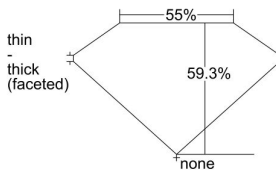

GIA®

FACSIMILE

GIA REPORT 2487851265

Verify this report at GIA.edu

GIA NATURAL DIAMOND DOSSIER®

March 18, 2024
GIA Report Number 2487851265
Shape and Cutting Style ..... Heart Brilliant
Measurements ..... 4.59 x 5.09 x 3.02 mm

GRADING RESULTS

Carat Weight ..... 0.40 carat
Color Grade ..... E
Clarity Grade VS1

ADDITIONAL GRADING INFORMATION

Polish ..... Excellent
Symmetry ..... Very Good
Fluorescence ..... None
Clarity Characteristics ..... Cloud
Inscription(s): GIA 2487851265

PROPORTIONS

Profile not to actual proportions

GRADING SCALES

GIA COLOR SCALE		GIA CLARITY SCALE	
COLORLESS	D	VERY VERY SLIGHTLY INCLUDED	FLAWLESS
	E		INTERNALLY FLAWLESS
	F		VVS₁
	G		VVS₂
	H		VS₁
	I		VS₂
	J		SI₁
	K		SI₂
	L		I₁
	M		I₂
NEAR COLORLESS	N	SLIGHTLY INCLUDED	I₃
	O		
	P		
	Q		
FAINT	R		
	S		
	T		
	U		
VERY LIGHT	V		
	W		
	X		
	Y		
LIGHT	Z