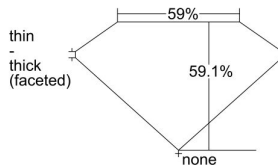

GIA®

FACSIMILE

GIA REPORT 2487840435

Verify this report at GIA.edu

GIA NATURAL DIAMOND DOSSIER®

March 18, 2024
GIA Report Number **2487840435**
Shape and Cutting Style ..... **Heart Brilliant**
Measurements ..... **5.38 x 6.31 x 3.73 mm**

GRADING RESULTS

Carat Weight ..... **0.70 carat**
Color Grade ..... **J**
Clarity Grade **VS1**

ADDITIONAL GRADING INFORMATION

Polish ..... **Excellent**
Symmetry ..... **Very Good**
Fluorescence ..... **None**
Clarity Characteristics..... **Feather, Pinpoint, Needle, Indented**
Natural

Inscription(s): GIA 2487840435

PROPORTIONS

Profile not to actual proportions

GRADING SCALES

GIA COLOR SCALE		GIA CLARITY SCALE			
COLORLESS	D	VERY VERY SLIGHTLY INCLUDED	FLAWLESS		
	E		INTERNALLY FLAWLESS		
	F	VERY SLIGHTLY INCLUDED	VVS₁		
	G		VVS₂		
	H		VS₁		
	NEAR COLORLESS	I	SLIGHTLY INCLUDED	VS₂	
		J		SI₁	
		FAINT	K	INCLUDED	SI₂
			L		I₁
			M		I₂
VERT LIGHT	N	LIGHT	I₃		
	O				
	P				
	Q				
	R				
	S