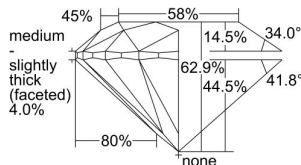

GIA®

FACSIMILE

GIA REPORT 2487806904

Verify this report at GIA.edu

GIA NATURAL DIAMOND DOSSIER®

March 13, 2024
GIA Report Number **2487806904**
Shape and Cutting Style ..... **Round Brilliant**
Measurements ..... **5.14 - 5.18 x 3.24 mm**

GRADING RESULTS

Carat Weight ..... **0.53 carat**
Color Grade ..... **G**
Clarity Grade **VS1**
Cut Grade ..... **Excellent**

ADDITIONAL GRADING INFORMATION

Polish ..... **Excellent**
Symmetry ..... **Excellent**
Fluorescence ..... **Medium Blue**
Clarity Characteristics ..... **Crystal**
Inscription(s): **GIA 2487806904**

PROPORTIONS

Profile to actual proportions