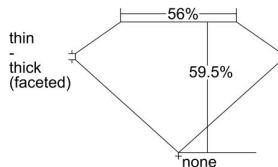

GIA®

FACSIMILE

GIA REPORT 2487801834

Verify this report at GIA.edu

GIA NATURAL DIAMOND DOSSIER®

March 12, 2024
GIA Report Number **2487801834**
Shape and Cutting Style ..... **Heart Brilliant**
Measurements ..... **4.97 x 5.72 x 3.40 mm**

GRADING RESULTS

Carat Weight ..... **0.55 carat**
Color Grade ..... **E**
Clarity Grade **VVS1**

ADDITIONAL GRADING INFORMATION

Polish ..... **Excellent**
Symmetry ..... **Very Good**
Fluorescence ..... **Medium Blue**
Clarity Characteristics..... **Internal Graining, Manufacturing
Remnant, Surface Graining**

Inscription(s): GIA 2487801834

PROPORTIONS

Profile not to actual proportions

GRADING SCALES

GIA COLOR SCALE		GIA CLARITY SCALE			
COLORLESS	D	VERY VERY SLIGHTLY INCLUDED	FLAWLESS		
	E		INTERNALLY FLAWLESS		
	F	VERY SLIGHTLY INCLUDED	VVS₁		
	G		VVS₂		
	H		VS₁		
	NEAR COLORLESS	I	SLIGHTLY INCLUDED	VS₂	
		J		SI₁	
		FAINT	K	INCLUDED	SI₂
			L		I₁
			M		I₂
N			I₃		
VERT LIGHT	O	LIGHT			
	P				
	Q				
	R				
	S				
	T				
LIGHT	U				
	V				
	W				
	X				
Y					
Z