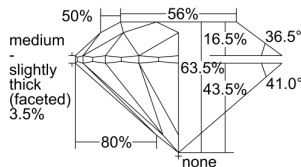

GIA®

FACSIMILE

GIA REPORT 2487760534

Verify this report at GIA.edu

GIA NATURAL DIAMOND DOSSIER®

March 07, 2024
GIA Report Number **2487760534**
Shape and Cutting Style ..... **Round Brilliant**
Measurements ..... **5.32 - 5.37 x 3.39 mm**

GRADING RESULTS

Carat Weight ..... **0.60 carat**
Color Grade ..... **E**
Clarity Grade **S12**
Cut Grade ..... **Excellent**

ADDITIONAL GRADING INFORMATION

Polish ..... **Excellent**
Symmetry ..... **Excellent**
Fluorescence ..... **None**
Clarity Characteristics ..... **Cloud**
Inscription(s): **GIA 2487760534**

PROPORTIONS

Profile to actual proportions

GRADING SCALES

GIA COLOR SCALE

COLORLESS	D
	E
	F
	G
	H
	I
	J
NEAR COLORLESS	K
	L
Faint	M
	N
	O
	P
	Q
	R
	S
	T
	U
	V
	W
	X
	Y
Light	Z

GIA CLARITY SCALE

FLAWLESS	VERY VERY SLIGHTLY INCLUDED	VVS₁	VVS₂	VS₁	VS₂	S1₁	S1₂	I₁	I₂	I₃	
											INTERNAL FLAWLESS

GIA CUT SCALE

EXCELLENT
VERY GOOD
GOOD
FAIR
POOR