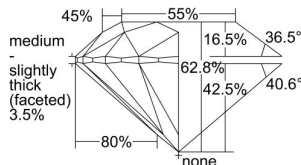

GIA®

FACSIMILE

GIA REPORT 2487741640

Verify this report at GIA.edu

GIA NATURAL DIAMOND DOSSIER®

March 06, 2024
GIA Report Number **2487741640**
Shape and Cutting Style ..... **Round Brilliant**
Measurements ..... **5.16 - 5.18 x 3.24 mm**

GRADING RESULTS

Carat Weight ..... **0.53 carat**
Color Grade ..... **G**
Clarity Grade **VS2**
Cut Grade ..... **Excellent**

ADDITIONAL GRADING INFORMATION

Polish ..... **Excellent**
Symmetry ..... **Excellent**
Fluorescence ..... **Strong Blue**
Clarity Characteristics ..... **Crystal**
Inscription(s): **GIA 2487741640**

PROPORTIONS

Profile to actual proportions

GRADING SCALES

GIA COLOR SCALE	GIA CLARITY SCALE	GIA CUT SCALE	
D	FLAWLESS	EXCELLENT	
E	INTERNALLY FLAWLESS		
F		VVS₁	VERY GOOD
G	VVS₂		
H	VS₁	GOOD	
I	VS₂		
J	SI₁	FAIR	
K	SI₂		
L	I₁	POOR	
M	I₂		
N	I₃		
O			
P			
Q			
R			
S			
T			
U			
V			
W			
X			
Y			
Z