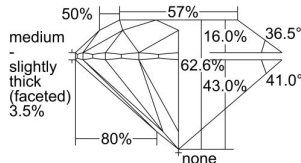

GIA®

FACSIMILE

GIA REPORT 2487737846

Verify this report at GIA.edu

GIA NATURAL DIAMOND DOSSIER®

March 07, 2024
GIA Report Number **2487737846**
Shape and Cutting Style ..... **Round Brilliant**
Measurements ..... **5.14 - 5.17 x 3.23 mm**

GRADING RESULTS

Carat Weight ..... **0.53 carat**
Color Grade ..... **G**
Clarity Grade **VS2**
Cut Grade ..... **Excellent**

ADDITIONAL GRADING INFORMATION

Polish ..... **Excellent**
Symmetry ..... **Excellent**
Fluorescence ..... **None**
Clarity Characteristics ..... **Crystal**
Inscription(s): **GIA 2487737846**

PROPORTIONS

Profile to actual proportions

GRADING SCALES

GIA COLOR SCALE	GIA CLARITY SCALE	GIA CUT SCALE	
D	FLAWLESS	EXCELLENT	
E	INTERNALLY FLAWLESS		
F		VVS₁	VERY GOOD
G	VVS₂		
H	VS₁	GOOD	
I	VS₂		
J	SI₁	FAIR	
K	SI₂		
L	I₁	POOR	
M	I₂		
N	I₃		
O			
P			
Q			
R			
S			
T			
U			
V			
W			
X			
Y			
Z