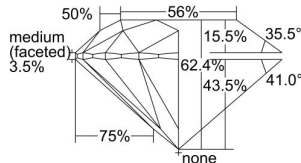

GIA®

FACSIMILE

GIA REPORT 2487658578

Verify this report at GIA.edu

GIA NATURAL DIAMOND DOSSIER®

February 26, 2024
GIA Report Number **2487658578**
Shape and Cutting Style ..... **Round Brilliant**
Measurements ..... **5.19 - 5.21 x 3.24 mm**

GRADING RESULTS

Carat Weight ..... **0.53 carat**
Color Grade ..... **H**
Clarity Grade **VVS2**
Cut Grade ..... **Excellent**

ADDITIONAL GRADING INFORMATION

Polish ..... **Excellent**
Symmetry ..... **Excellent**
Fluorescence ..... **Faint**
Clarity Characteristics..... **Cloud, Pinpoint**
Inscription(s): **GIA 2487658578**

PROPORTIONS

Profile to actual proportions

GRADING SCALES

GIA COLOR SCALE	GIA CLARITY SCALE	GIA CUT SCALE	
D	FLAWLESS	EXCELLENT	
E	INTERNALLY FLAWLESS		
F		VVS₁	VERY GOOD
G	VVS₂		
H	VS₁	GOOD	
I	VS₂		
J	SI₁	FAIR	
K	SI₂		
L	I₁	POOR	
M	I₂		
N	I₃		
O			
P			
Q			
R			
S			
T			
U			
V			
W			
X			
Y			
Z