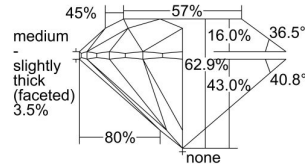

GIA®

FACSIMILE

GIA REPORT 2487624709

Verify this report at GIA.edu

GIA NATURAL DIAMOND DOSSIER®

February 22, 2024
GIA Report Number **2487624709**
Shape and Cutting Style ..... **Round Brilliant**
Measurements ..... **4.44 - 4.47 x 2.80 mm**

GRADING RESULTS

Carat Weight ..... **0.34 carat**
Color Grade ..... **H**
Clarity Grade **VS1**
Cut Grade ..... **Excellent**

ADDITIONAL GRADING INFORMATION

Polish ..... **Excellent**
Symmetry ..... **Excellent**
Fluorescence ..... **None**
Clarity Characteristics ..... **Crystal**
Inscription(s): **GIA 2487624709**

PROPORTIONS

Profile to actual proportions