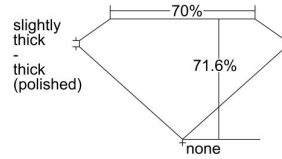

GIA®

FACSIMILE

GIA REPORT 2487600688

Verify this report at GIA.edu

GIA NATURAL DIAMOND DOSSIER®

February 19, 2024
GIA Report Number **2487600688**
Shape and Cutting Style ..... **Square Modified Brilliant**
Measurements ..... **4.79 x 4.77 x 3.41 mm**

GRADING RESULTS

Carat Weight ..... **0.65 carat**
Color Grade ..... **D**
Clarity Grade **VS1**

ADDITIONAL GRADING INFORMATION

Polish ..... **Excellent**
Symmetry ..... **Very Good**
Fluorescence ..... **None**
Clarity Characteristics..... **Crystal, Pinpoint**
Inscription(s): **GIA 2487600688**

PROPORTIONS

Profile not to actual proportions

GRADING SCALES

GIA COLOR SCALE		GIA CLARITY SCALE			
COLORLESS	D	VERY VERY SLIGHTLY INCLUDED	FLAWLESS		
	E		INTERNALLY FLAWLESS		
	F		VS₁		
	NEAR COLORLESS	G	VERY SLIGHTLY INCLUDED	VS₂	
		H		VS₁	
		FAINT	I	SLIGHTLY INCLUDED	VS₂
			J		SI₁
			K		SI₂
	LIGHT	L	INCLUDED	I₁	
		M		I₂	
N		I₃			
O					
P					
Q					
R					
S