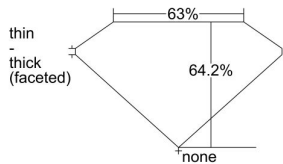

GIA®

FACSIMILE

GIA REPORT 2487558360

Verify this report at GIA.edu

GIA NATURAL DIAMOND DOSSIER®

February 13, 2024
GIA Report Number 2487558360
Shape and Cutting Style ..... Oval Brilliant
Measurements ..... 5.69 x 4.20 x 2.70 mm

GRADING RESULTS

Carat Weight ..... 0.41 carat
Color Grade ..... D
Clarity Grade SI1

ADDITIONAL GRADING INFORMATION

Polish ..... Excellent
Symmetry ..... Very Good
Fluorescence ..... None
Clarity Characteristics ..... Crystal, Cloud
Inscription(s): GIA 2487558360

PROPORTIONS

Profile not to actual proportions

GRADING SCALES

GIA COLOR SCALE		GIA CLARITY SCALE			
COLORLESS	D	VERY VERY SLIGHTLY INCLUDED	FLAWLESS		
	E		INTERNALLY FLAWLESS		
	F	VERY SLIGHTLY INCLUDED	VVS₁		
	G		VVS₂		
	H		VS₁		
	NEAR COLORLESS	I	SLIGHTLY INCLUDED	VS₂	
		J		SI₁	
		FAINT	K	INCLUDED	SI₂
			L		I₁
			M		I₂
VERT LIGHT	N	INCLUDED	I₃		
	O				
	P				
	Q				
	R				
LIGHT	S				
	T				
	U				
	V				
	W				
X					
Y					
Z