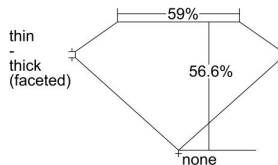

GIA®

FACSIMILE

GIA REPORT 2487488492

Verify this report at GIA.edu

GIA NATURAL DIAMOND DOSSIER®

February 07, 2024
GIA Report Number 2487488492
Shape and Cutting Style ..... Heart Brilliant
Measurements ..... 4.39 x 4.82 x 2.72 mm

GRADING RESULTS

Carat Weight ..... 0.33 carat
Color Grade ..... G
Clarity Grade VVS1

ADDITIONAL GRADING INFORMATION

Polish ..... Excellent
Symmetry ..... Very Good
Fluorescence ..... Medium Blue
Clarity Characteristics ..... Feather
Inscription(s): GIA 2487488492

PROPORTIONS

Profile not to actual proportions

GRADING SCALES

GIA COLOR SCALE		GIA CLARITY SCALE			
COLORLESS	D	VERY VERY SLIGHTLY INCLUDED	FLAWLESS		
	E		INTERNALLY FLAWLESS		
	F	VERY SLIGHTLY INCLUDED	VVS₁		
	G		VVS₂		
	H		VS₁		
	NEAR COLORLESS	I	SLIGHTLY INCLUDED	VS₂	
		J		SI₁	
		FAINT	K	INCLUDED	SI₂
			L		I₁
			M		I₂
VERT LIGHT	N	LIGHT	I₃		
	O				
	P				
	Q				
	R				
	S				
	T