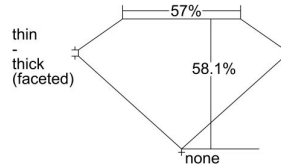

GIA®

FACSIMILE

GIA REPORT 2487428361

Verify this report at GIA.edu

GIA NATURAL DIAMOND DOSSIER®

January 29, 2024
GIA Report Number 2487428361
Shape and Cutting Style ..... Heart Brilliant
Measurements ..... 5.00 x 5.51 x 3.20 mm

GRADING RESULTS

Carat Weight ..... 0.50 carat
Color Grade ..... E
Clarity Grade VVS1

ADDITIONAL GRADING INFORMATION

Polish ..... Very Good
Symmetry ..... Very Good
Fluorescence ..... Strong Blue
Clarity Characteristics ..... Feather
Inscription(s): GIA 2487428361

PROPORTIONS

Profile not to actual proportions

GRADING SCALES

GIA COLOR SCALE		GIA CLARITY SCALE			
COLORLESS	D	VERY VERY SLIGHTLY INCLUDED	FLAWLESS		
	E		INTERNALLY FLAWLESS		
	F	VERY SLIGHTLY INCLUDED	VVS₁		
	G		VVS₂		
	H		VS₁		
	NEAR COLORLESS	I	SLIGHTLY INCLUDED	VS₂	
		J		SI₁	
		FAINT	K	INCLUDED	SI₂
			L		I₁
			M		I₂
VERT LIGHT	N	LIGHT	I₃		
	O				
	P				
	Q				
	R				
	S