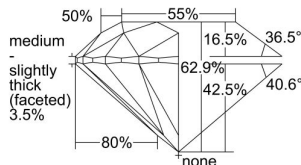

GIA®

FACSIMILE

GIA REPORT 2487322420

Verify this report at GIA.edu

GIA NATURAL DIAMOND DOSSIER®

January 09, 2024
GIA Report Number 2487322420
Shape and Cutting Style ..... Round Brilliant
Measurements ..... 4.39 - 4.42 x 2.77 mm

GRADING RESULTS

Carat Weight ..... 0.33 carat
Color Grade ..... H
Clarity Grade VS1
Cut Grade ..... Excellent

ADDITIONAL GRADING INFORMATION

Polish ..... Excellent
Symmetry ..... Excellent
Fluorescence ..... Faint
Clarity Characteristics ..... Crystal
Inscription(s): GIA 2487322420

PROPORTIONS

Profile to actual proportions

GRADING SCALES

GIA COLOR SCALE

COLOREDNESS	D
	E
	F
	G
	H
	I
	J
NEAR COLORLESS	K
	L
Faint	M
	N
	O
	P
Very Light	Q
	R
	S
	T
	U
	V
Light	W
	X
	Y
	Z

GIA CLARITY SCALE

FLAWLESS	VERY VERY SLIGHTLY INCLUDED	VS₁	VS₂	VS₁	SI₁	SI₂	I₁	I₂	I₃	
										INTERNALLY FLAWLESS

GIA CUT SCALE

EXCELLENT
VERY GOOD
GOOD
FAIR
POOR