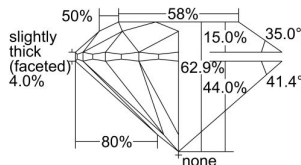

GIA®

FACSIMILE

GIA REPORT 2487307247

Verify this report at GIA.edu

GIA NATURAL DIAMOND DOSSIER®

January 09, 2024
GIA Report Number **2487307247**
Shape and Cutting Style ..... **Round Brilliant**
Measurements ..... **4.49 - 4.51 x 2.83 mm**

GRADING RESULTS

Carat Weight ..... **0.35 carat**
Color Grade ..... **D**
Clarity Grade **VVS1**
Cut Grade ..... **Excellent**

ADDITIONAL GRADING INFORMATION

Polish ..... **Excellent**
Symmetry ..... **Excellent**
Fluorescence ..... **None**
Clarity Characteristics..... **Pinpoint, Surface Graining**
Inscription(s): **GIA 2487307247**

PROPORTIONS

GRADING SCALES

GIA COLOR SCALE

COLORLESS	D
	E
	F
	G
	H
	I
	J
NEAR COLORLESS	K
	L
	M
	N
	O
	P
	Q
	R
	S
	T
	U
	V
	W
	X
	Y
	Z

GIA CLARITY SCALE

	FLAWLESS
	INTERNALLY FLAWLESS
VERY VERY SLIGHTLY INCLUDED	VVS₁
	VVS₂
VERY SLIGHTLY INCLUDED	VS₁
	VS₂
SLIGHTLY INCLUDED	SI₁
	SI₂
	I₁
	I₂
	I₃

GIA CUT SCALE

	EXCELLENT
	VERY GOOD
	GOOD
	FAIR
	POOR