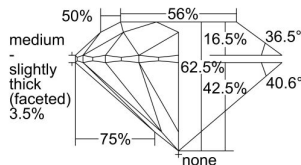

GIA®

FACSIMILE

GIA REPORT 2486952375

Verify this report at GIA.edu

GIA NATURAL DIAMOND DOSSIER®

March 29, 2024
GIA Report Number **2486952375**
Shape and Cutting Style ..... **Round Brilliant**
Measurements ..... **5.41 - 5.42 x 3.38 mm**

GRADING RESULTS

Carat Weight ..... **0.61 carat**
Color Grade ..... **F**
Clarity Grade **VS1**
Cut Grade ..... **Excellent**

ADDITIONAL GRADING INFORMATION

Polish ..... **Excellent**
Symmetry ..... **Excellent**
Fluorescence ..... **None**
Clarity Characteristics..... **Cloud, Crystal, Needle, Pinpoint**
Inspection(s): **GIA 2486952375**

PROPORTIONS

Profile to actual proportions