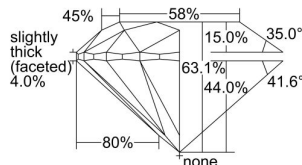

GIA®

FACSIMILE

GIA REPORT

2486941464

Verify this report at GIA.edu

GIA NATURAL DIAMOND DOSSIER®

March 28, 2024
GIA Report Number **2486941464**
Shape and Cutting Style ..... **Round Brilliant**
Measurements ..... **5.79 - 5.84 x 3.67 mm**

GRADING RESULTS

Carat Weight ..... **0.76 carat**
Color Grade ..... **G**
Clarity Grade **S11**
Cut Grade ..... **Excellent**

ADDITIONAL GRADING INFORMATION

Polish ..... **Excellent**
Symmetry ..... **Excellent**
Fluorescence ..... **None**
Clarity Characteristics ..... **Cloud**
Inscription(s): GIA 2486941464

PROPORTIONS

Profile to actual proportions

GRADING SCALES

GIA COLOR SCALE

COLOURESS	D
	E
	F
	G
	H
	I
	J
NEAR COLOURESS	K
	L
FAIN	M
	N
	O
	P
	Q
	R
	S
	T
	U
	V
	W
	X
	Y
LIGHT	Z

GIA CLARITY SCALE

VERY VERY SLIGHTLY INCLUDED	FLAWLESS
	INTERNALLY FLAWLESS
VERY SLIGHTLY INCLUDED	VVS₁
	VVS₂
SLIGHTLY INCLUDED	VS₁
	VS₂
INCLUDED	SI₁
	SI₂
INCLUDED	I₁
	I₂
	I₃

GIA CUT SCALE

EXCELLENT
VERY GOOD
GOOD
FAIR
POOR