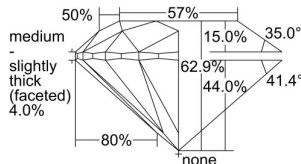

GIA®

FACSIMILE

GIA REPORT 2486939273

Verify this report at GIA.edu

GIA NATURAL DIAMOND DOSSIER®

March 28, 2024
GIA Report Number **2486939273**
Shape and Cutting Style ..... **Round Brilliant**
Measurements ..... **5.68 - 5.71 x 3.58 mm**

GRADING RESULTS

Carat Weight ..... **0.71 carat**
Color Grade ..... **G**
Clarity Grade **VS1**
Cut Grade ..... **Excellent**

ADDITIONAL GRADING INFORMATION

Polish ..... **Excellent**
Symmetry ..... **Excellent**
Fluorescence ..... **None**
Clarity Characteristics..... **Crystal, Pinpoint**
Inscription(s): **GIA 2486939273**

PROPORTIONS

Profile to actual proportions

GRADING SCALES

GIA COLOR SCALE

COLORLESS	D
	E
	F
	G
	H
	I
	J
NEAR COLORLESS	K
	L
	M
	N
	O
	P
	Q
	R
	S
	T
	U
	V
	W
	X
	Y
	Z

GIA CLARITY SCALE

FLAWLESS	VERY VERY SLIGHTLY INCLUDED	VS₁	VS₂	VS₁	VS₂	SLIGHTLY INCLUDED	SI₁	SI₂	I₁	I₂	I₃		
												FLAWLESS	INTERNALLY FLAWLESS

GIA CUT SCALE

EXCELLENT
VERY GOOD
GOOD
FAIR
POOR