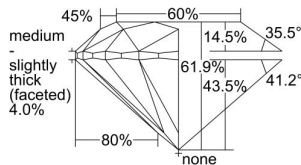

GIA®

FACSIMILE

GIA REPORT 2486877161

Verify this report at GIA.edu

GIA NATURAL DIAMOND DOSSIER®

March 21, 2024
GIA Report Number **2486877161**
Shape and Cutting Style ..... **Round Brilliant**
Measurements ..... **5.05 - 5.10 x 3.14 mm**

GRADING RESULTS

Carat Weight ..... **0.50 carat**
Color Grade ..... **G**
Clarity Grade **VS1**
Cut Grade ..... **Excellent**

ADDITIONAL GRADING INFORMATION

Polish ..... **Excellent**
Symmetry ..... **Very Good**
Fluorescence ..... **None**
Clarity Characteristics..... **Indented Natural, Cloud**
Inscription(s): **GIA 2486877161**

PROPORTIONS

Profile to actual proportions