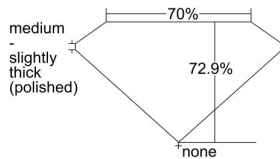

GIA®

FACSIMILE

GIA REPORT 2486826894

Verify this report at GIA.edu

GIA NATURAL DIAMOND DOSSIER®

March 14, 2024
GIA Report Number 2486826894
Shape and Cutting Style ..... Square Modified Brilliant
Measurements ..... 4.22 x 4.15 x 3.02 mm

GRADING RESULTS

Carat Weight ..... 0.43 carat
Color Grade ..... E
Clarity Grade VVS1

ADDITIONAL GRADING INFORMATION

Polish ..... Excellent
Symmetry ..... Very Good
Fluorescence ..... None
Clarity Characteristics ..... Internal Graining
Inscription(s): GIA 2486826894

PROPORTIONS

Profile not to actual proportions

GRADING SCALES

GIA COLOR SCALE		GIA CLARITY SCALE			
COLORLESS	D	VERY VERY SLIGHTLY INCLUDED	FLAWLESS		
	E		INTERNALLY FLAWLESS		
	F	VERY SLIGHTLY INCLUDED	VVS₁		
	G		VVS₂		
	H		VS₁		
	NEAR COLORLESS	I	SLIGHTLY INCLUDED	VS₂	
		J		SI₁	
		FAINT	K	INCLUDED	SI₂
			L		I₁
			M		I₂
N			I₃		
VERT LIGHT	O	LIGHT			
	P				
	Q				
	R				
	S				
	T				
LIGHT	U				
	V				
	W				
	X				
Y					
Z