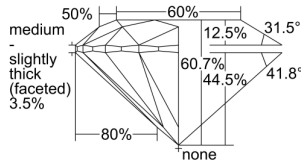

GIA®

FACSIMILE

GIA REPORT 2486823064

Verify this report at GIA.edu

GIA NATURAL DIAMOND DOSSIER®

March 15, 2024
GIA Report Number 2486823064
Shape and Cutting Style ..... Round Brilliant
Measurements ..... 4.67 - 4.70 x 2.84 mm

GRADING RESULTS

Carat Weight ..... 0.37 carat
Color Grade ..... K
Clarity Grade VVS1
Cut Grade ..... Excellent

ADDITIONAL GRADING INFORMATION

Polish ..... Excellent
Symmetry ..... Excellent
Fluorescence ..... Faint
Clarity Characteristics ..... Pinpoint
Inscription(s): GIA 2486823064

PROPORTIONS

Profile to actual proportions