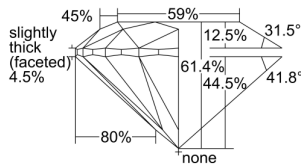

GIA®

FACSIMILE

GIA REPORT 2486820524

Verify this report at GIA.edu

GIA NATURAL DIAMOND DOSSIER®

March 14, 2024
GIA Report Number **2486820524**
Shape and Cutting Style ..... **Round Brilliant**
Measurements ..... **4.74 - 4.77 x 2.92 mm**

GRADING RESULTS

Carat Weight ..... **0.40 carat**
Color Grade ..... **D**
Clarity Grade **VVS1**
Cut Grade ..... **Excellent**

ADDITIONAL GRADING INFORMATION

Polish ..... **Excellent**
Symmetry ..... **Excellent**
Fluorescence ..... **Medium Blue**
Clarity Characteristics..... **Cloud**
Inscription(s): **GIA 2486820524**

PROPORTIONS

Profile to actual proportions