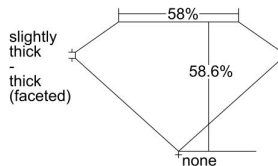

GIA®

FACSIMILE

GIA REPORT 2486776219

Verify this report at GIA.edu

GIA NATURAL DIAMOND DOSSIER®

March 11, 2024
GIA Report Number 2486776219
Shape and Cutting Style ..... Heart Brilliant
Measurements ..... 4.66 x 5.38 x 3.15 mm

GRADING RESULTS

Carat Weight ..... 0.46 carat
Color Grade ..... E
Clarity Grade ..... Internally Flawless

ADDITIONAL GRADING INFORMATION

Polish ..... Excellent
Symmetry ..... Very Good
Fluorescence ..... None
Clarity Characteristics ..... Minor Details of Polish
Inspection(s): GIA 2486776219

PROPORTIONS

Profile not to actual proportions

GRADING SCALES

GIA COLOR SCALE		GIA CLARITY SCALE		
NEAR COLORLESS	D	VERY VERY SLIGHTLY INCLUDED	FLAWLESS	
	E		INTERNALLY FLAWLESS	
	F	VERY SLIGHTLY INCLUDED	VVS₁	
	G		VVS₂	
	H		VS₁	
	FAINT	I	SLIGHTLY INCLUDED	VS₂
		J		SI₁
		K	INCLUDED	SI₂
		L		I₁
		M		I₂
VERT LIGHT	N	NOT GRADED	I₃	
	O			
	P			
	Q			
LIGHT	R			
	S			
	T			
	U			
	V			
	W			
	X			
	Y			
	Z