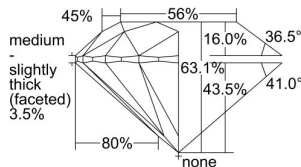

GIA®

FACSIMILE

GIA REPORT 2486762573

Verify this report at GIA.edu

GIA NATURAL DIAMOND DOSSIER®

March 08, 2024
GIA Report Number **2486762573**
Shape and Cutting Style ..... **Round Brilliant**
Measurements ..... **5.04 - 5.07 x 3.19 mm**

GRADING RESULTS

Carat Weight ..... **0.50 carat**
Color Grade ..... **D**
Clarity Grade **S12**
Cut Grade ..... **Excellent**

ADDITIONAL GRADING INFORMATION

Polish ..... **Excellent**
Symmetry ..... **Excellent**
Fluorescence ..... **Faint**
Clarity Characteristics ..... **Crystal, Cloud**
Inscription(s): **GIA 2486762573**

PROPORTIONS

Profile to actual proportions

GRADING SCALES

GIA COLOR SCALE

COLORLESS	D
	E
	F
	G
	H
	I
	J
NEAR COLORLESS	K
	L
	M
	N
	O
	P
	Q
	R
	S
	T
	U
	V
	W
	X
	Y
LIGHT	Z

GIA CLARITY SCALE

FLAWLESS	VERY VERY SLIGHTLY INCLUDED	VVS₁	VVS₂	VS₁	VS₂	S1₁	S1₂	I₁	I₂	I₃	
											INTERNAL FLAWLESS

GIA CUT SCALE

EXCELLENT
VERY GOOD
GOOD
FAIR
POOR