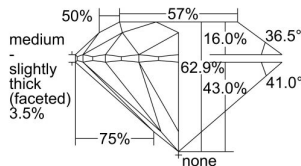

GIA®

FACSIMILE

GIA REPORT 2486744314

Verify this report at GIA.edu

GIA NATURAL DIAMOND DOSSIER®

March 06, 2024
GIA Report Number **2486744314**
Shape and Cutting Style ..... **Round Brilliant**
Measurements ..... **4.40 - 4.43 x 2.78 mm**

GRADING RESULTS

Carat Weight ..... **0.33 carat**
Color Grade ..... **F**
Clarity Grade **VS1**
Cut Grade ..... **Excellent**

ADDITIONAL GRADING INFORMATION

Polish ..... **Excellent**
Symmetry ..... **Excellent**
Fluorescence ..... **None**
Clarity Characteristics ..... **Crystal, Cloud**
Inscription(s): **GIA 2486744314**

PROPORTIONS

Profile to actual proportions

GRADING SCALES

GIA COLOR SCALE	GIA CLARITY SCALE	GIA CUT SCALE	
D	FLAWLESS	EXCELLENT	
E	INTERNALLY FLAWLESS		
F		VVS₁	VERY GOOD
G	VVS₂		
H	VS₁	GOOD	
I	VS₂		
J	SI₁	FAIR	
K	SI₂		
L	I₁	POOR	
M	I₂		
N	I₃		
O			
P			
Q			
R			
S			
T			
U			
V			
W			
X			
Y			
Z