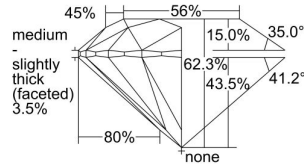

GIA®

FACSIMILE

GIA REPORT 2486743958

Verify this report at GIA.edu

GIA NATURAL DIAMOND DOSSIER®

March 06, 2024
GIA Report Number **2486743958**
Shape and Cutting Style ..... **Round Brilliant**
Measurements ..... **5.17 - 5.19 x 3.23 mm**

GRADING RESULTS

Carat Weight ..... **0.53 carat**
Color Grade ..... **D**
Clarity Grade **VVS1**
Cut Grade ..... **Excellent**

ADDITIONAL GRADING INFORMATION

Polish ..... **Excellent**
Symmetry ..... **Excellent**
Fluorescence ..... **None**
Clarity Characteristics..... **Pinpoint, Surface Graining**
Inscription(s): **GIA 2486743958**

PROPORTIONS

Profile to actual proportions