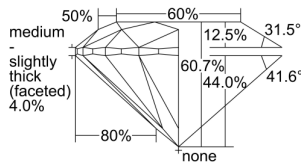

GIA®

FACSIMILE

GIA REPORT 2486743793

Verify this report at GIA.edu

GIA NATURAL DIAMOND DOSSIER®

March 07, 2024
GIA Report Number **2486743793**
Shape and Cutting Style ..... **Round Brilliant**
Measurements ..... **4.49 - 4.51 x 2.73 mm**

GRADING RESULTS

Carat Weight ..... **0.34 carat**
Color Grade ..... **E**
Clarity Grade ..... **Internally Flawless**
Cut Grade ..... **Excellent**

ADDITIONAL GRADING INFORMATION

Polish ..... **Excellent**
Symmetry ..... **Excellent**
Fluorescence ..... **None**
Clarity Characteristics..... **Minor Details of Polish**
Inspection(s): GIA 2486743793

PROPORTIONS

Profile to actual proportions

GRADING SCALES

GIA COLOR SCALE	GIA CLARITY SCALE	GIA CUT SCALE
D	FLAWLESS	EXCELLENT
E	INTERNALLY FLAWLESS	
F	VVS₁	VERY GOOD
G		
H	VS₁	GOOD
I		
J	SI₁	FAIR
K		
L	I₁	POOR
M		
N	I₂	
O		
P	I₃	
Q		
R		
S		
T		
U		
V		
W		
X		
Y		
Z