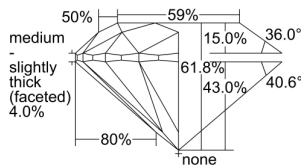

GIA®

FACSIMILE

GIA REPORT 2486697341

Verify this report at GIA.edu

GIA NATURAL DIAMOND DOSSIER®

February 29, 2024
GIA Report Number 2486697341
Shape and Cutting Style ..... Round Brilliant
Measurements ..... 4.36 - 4.39 x 2.70 mm

GRADING RESULTS

Carat Weight ..... 0.32 carat
Color Grade ..... G
Clarity Grade VS2
Cut Grade ..... Excellent

ADDITIONAL GRADING INFORMATION

Polish ..... Excellent
Symmetry ..... Excellent
Fluorescence ..... Faint
Clarity Characteristics ..... Crystal
Inscription(s): GIA 2486697341

PROPORTIONS

Profile to actual proportions

GRADING SCALES

GIA COLOR SCALE

COLORESS	D
	E
	F
	G
	H
	I
	J
NEAR COLORESS	K
	L
FAIN	M
	N
	O
	P
VERY LIGHT	Q
	R
	S
	T
	U
	V
	W
	X
	Y
LIGHT	Z

GIA CLARITY SCALE

FLAWLESS	VERY VERY SLIGHTLY INCLUDED	VS₁	VS₂	VS₁	VS₂	SI₁	SI₂	I₁	I₂	I₃		
											FLAWLESS	INTERNALLY FLAWLESS

GIA CUT SCALE

EXCELLENT
VERY GOOD
GOOD
FAIR
POOR