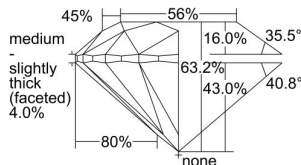

GIA®

FACSIMILE

GIA REPORT 2486696726

Verify this report at GIA.edu

GIA NATURAL DIAMOND DOSSIER®

March 01, 2024
GIA Report Number **2486696726**
Shape and Cutting Style ..... **Round Brilliant**
Measurements ..... **4.81 - 4.84 x 3.05 mm**

GRADING RESULTS

Carat Weight ..... **0.44 carat**
Color Grade ..... **J**
Clarity Grade **S12**
Cut Grade ..... **Excellent**

ADDITIONAL GRADING INFORMATION

Polish ..... **Excellent**
Symmetry ..... **Excellent**
Fluorescence ..... **None**
Clarity Characteristics ..... **Crystal, Cloud**
Inscription(s): **GIA 2486696726**

PROPORTIONS

Profile to actual proportions

GRADING SCALES

GIA COLOR SCALE

COLORESS	D
	E
	F
	G
	H
	I
	J
	K
	L
	M
	N
	O
	P
	R
	S
	T
	U
	V
	W
	X
	Y
	Z

GIA CLARITY SCALE

VERY VERY SLIGHTLY INCLUDED	FLAWLESS
	INTERNALLY FLAWLESS
VERY SLIGHTLY INCLUDED	VVS₁
	VVS₂
SLIGHTLY INCLUDED	VS₁
	VS₂
INCLUDED	I₁
	I₂
	I₃

GIA CUT SCALE

EXCELLENT
VERY GOOD
GOOD
FAIR
POOR