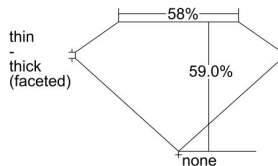

GIA®

FACSIMILE

GIA REPORT 2486659898

Verify this report at GIA.edu

GIA NATURAL DIAMOND DOSSIER®

February 26, 2024
GIA Report Number 2486659898
Shape and Cutting Style ..... Heart Brilliant
Measurements ..... 4.42 x 5.13 x 3.03 mm

GRADING RESULTS

Carat Weight ..... 0.40 carat
Color Grade ..... E
Clarity Grade VVS1

ADDITIONAL GRADING INFORMATION

Polish ..... Excellent
Symmetry ..... Excellent
Fluorescence ..... Faint
Clarity Characteristics ..... Pinpoint, Feather
Inscription(s): GIA 2486659898

PROPORTIONS

Profile not to actual proportions

GRADING SCALES

GIA COLOR SCALE		GIA CLARITY SCALE			
COLORLESS	D	VERY VERY SLIGHTLY INCLUDED	FLAWLESS		
	E		INTERNALLY FLAWLESS		
	F	VERY SLIGHTLY INCLUDED	VVS₁		
	G		VVS₂		
	H		VS₁		
	NEAR COLORLESS	I	SLIGHTLY INCLUDED	VS₂	
		J		SI₁	
		FAINT	K	INCLUDED	SI₂
			L		I₁
			M		I₂
VERT LIGHT	N	LIGHT	I₃		
	O				
	P				
	Q				
	R				
	S				
	T