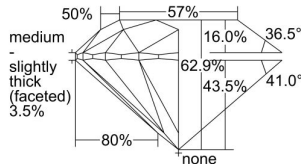

GIA®

FACSIMILE

GIA REPORT 2486604437

Verify this report at GIA.edu

GIA NATURAL DIAMOND DOSSIER®

February 20, 2024
GIA Report Number **2486604437**
Shape and Cutting Style ..... **Round Brilliant**
Measurements ..... **5.09 - 5.12 x 3.21 mm**

GRADING RESULTS

Carat Weight ..... **0.52 carat**
Color Grade ..... **F**
Clarity Grade **VVS1**
Cut Grade ..... **Excellent**

ADDITIONAL GRADING INFORMATION

Polish ..... **Excellent**
Symmetry ..... **Excellent**
Fluorescence ..... **Strong Blue**
Clarity Characteristics ..... **Pinpoint**
Inscription(s): **GIA 2486604437**

PROPORTIONS

Profile to actual proportions