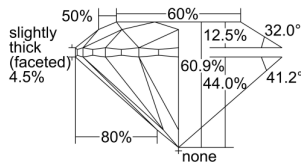

GIA®

FACSIMILE

GIA REPORT 2486558172

Verify this report at GIA.edu

GIA NATURAL DIAMOND DOSSIER®

February 13, 2024
GIA Report Number 2486558172
Shape and Cutting Style ..... Round Brilliant
Measurements ..... 4.38 - 4.41 x 2.68 mm

GRADING RESULTS

Carat Weight ..... 0.32 carat
Color Grade ..... F
Clarity Grade S11
Cut Grade ..... Excellent

ADDITIONAL GRADING INFORMATION

Polish ..... Excellent
Symmetry ..... Excellent
Fluorescence ..... None
Clarity Characteristics..... Cloud, Crystal, Feather
Inscription(s): GIA 2486558172

PROPORTIONS

Profile to actual proportions