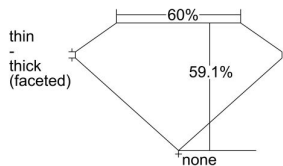

GIA®

FACSIMILE

GIA REPORT 2486557638

Verify this report at GIA.edu

GIA NATURAL DIAMOND DOSSIER®

February 13, 2024
GIA Report Number 2486557638
Shape and Cutting Style ..... Heart Brilliant
Measurements ..... 4.56 x 5.28 x 3.12 mm

GRADING RESULTS

Carat Weight ..... 0.43 carat
Color Grade ..... E
Clarity Grade VVS2

ADDITIONAL GRADING INFORMATION

Polish ..... Excellent
Symmetry ..... Very Good
Fluorescence ..... Medium Blue
Clarity Characteristics..Needle, Pinpoint, Cloud, Surface Graining
Inscription(s): GIA 2486557638

PROPORTIONS

Profile not to actual proportions

GRADING SCALES

GIA COLOR SCALE		GIA CLARITY SCALE			
COLORLESS	D	VERY VERY SLIGHTLY INCLUDED	FLAWLESS		
	E		INTERNALLY FLAWLESS		
	F		VVS₁		
	NEAR COLORLESS	G	VVS₂		
		H	VERY SLIGHTLY INCLUDED	VS₁	
		I		VS₂	
		J		SLIGHTLY INCLUDED	SI₁
	K	SI₂			
	FAINT	L	INCLUDED	I₁	
		M		I₂	
N		I₃			
VERT LIGHT		O			
		P			
		Q			
	R				
	S				
	T				
	U				
LIGHT	V				
	W				
	X				
	Y				
Z