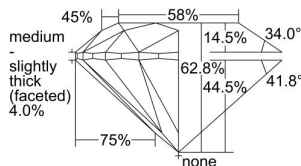

GIA®

FACSIMILE

GIA REPORT 2486531488

Verify this report at GIA.edu

GIA NATURAL DIAMOND DOSSIER®

February 16, 2024
GIA Report Number 2486531488
Shape and Cutting Style ..... Round Brilliant
Measurements ..... 4.46 - 4.48 x 2.81 mm

GRADING RESULTS

Carat Weight ..... 0.34 carat
Color Grade ..... D
Clarity Grade VS1
Cut Grade ..... Excellent

ADDITIONAL GRADING INFORMATION

Polish ..... Excellent
Symmetry ..... Excellent
Fluorescence ..... None
Clarity Characteristics ..... Cloud, Needle, Pinpoint
Inscription(s): GIA 2486531488

PROPORTIONS

Profile to actual proportions