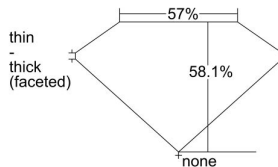

GIA®

FACSIMILE

GIA REPORT 2486529113

Verify this report at GIA.edu

GIA NATURAL DIAMOND DOSSIER®

February 09, 2024
GIA Report Number 2486529113
Shape and Cutting Style ..... Heart Brilliant
Measurements ..... 4.16 x 4.79 x 2.78 mm

GRADING RESULTS

Carat Weight ..... 0.32 carat
Color Grade ..... E
Clarity Grade ..... Internally Flawless

ADDITIONAL GRADING INFORMATION

Polish ..... Very Good
Symmetry ..... Very Good
Fluorescence ..... Medium Blue
Clarity Characteristics ..... Minor Details of Polish
Inspection(s): GIA 2486529113

PROPORTIONS

Profile not to actual proportions

GRADING SCALES

GIA COLOR SCALE		GIA CLARITY SCALE			
COLORLESS	D	VERY VERY SLIGHTLY INCLUDED	FLAWLESS		
	E		INTERNALLY FLAWLESS		
	F	VERY SLIGHTLY INCLUDED	VVS₁		
	G		VVS₂		
	H		VS₁		
	NEAR COLORLESS	I	SLIGHTLY INCLUDED	VS₂	
		J		SI₁	
		FAINT	K	INCLUDED	SI₂
			L		I₁
			M		I₂
VERT LIGHT	N	LIGHT	I₃		
	O				
	P				
	Q				
	R