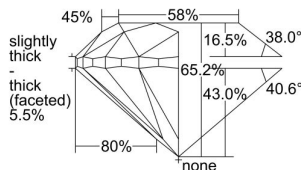

GIA®

FACSIMILE

GIA REPORT 2486511327

Verify this report at GIA.edu

GIA NATURAL DIAMOND DOSSIER®

February 09, 2024
GIA Report Number 2486511327
Shape and Cutting Style ..... Round Brilliant
Measurements ..... 4.53 - 4.61 x 2.98 mm

GRADING RESULTS

Carat Weight ..... 0.40 carat
Color Grade ..... G
Clarity Grade VVS1
Cut Grade ..... Very Good

ADDITIONAL GRADING INFORMATION

Polish ..... Excellent
Symmetry ..... Very Good
Fluorescence ..... None
Clarity Characteristics ..... Cloud
Inscription(s): GIA 2486511327

PROPORTIONS

Profile to actual proportions