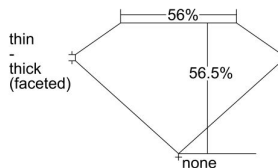

GIA®

FACSIMILE

GIA REPORT 2486488404

Verify this report at GIA.edu

GIA NATURAL DIAMOND DOSSIER®

February 07, 2024
GIA Report Number 2486488404
Shape and Cutting Style ..... Heart Brilliant
Measurements ..... 4.49 x 4.94 x 2.79 mm

GRADING RESULTS

Carat Weight ..... 0.35 carat
Color Grade ..... F
Clarity Grade ..... Internally Flawless

ADDITIONAL GRADING INFORMATION

Polish ..... Excellent
Symmetry ..... Very Good
Fluorescence ..... None
Clarity Characteristics ..... Minor Details of Polish
Inspection(s): GIA 2486488404

PROPORTIONS

Profile not to actual proportions

GRADING SCALES

GIA COLOR SCALE		GIA CLARITY SCALE			
COLORLESS	D	VERY VERY SLIGHTLY INCLUDED	FLAWLESS		
	E		INTERNALLY FLAWLESS		
	F	VERY SLIGHTLY INCLUDED	VVS₁		
	G		VVS₂		
	H		VS₁		
	NEAR COLORLESS	I	SLIGHTLY INCLUDED	VS₂	
		J		SI₁	
		FAINT	K	INCLUDED	SI₂
			L		I₁
			M		I₂
N			I₃		
VERTICALLY LIGHT	O				
	P				
	Q				
	R				
	S				
	T				
LIGHT	U				
	V				
	W				
	X				
	Y				
	Z