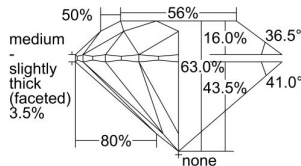

GIA®

FACSIMILE

GIA REPORT 2486438578

Verify this report at GIA.edu

GIA NATURAL DIAMOND DOSSIER®

January 30, 2024
GIA Report Number **2486438578**
Shape and Cutting Style ..... **Round Brilliant**
Measurements ..... **5.13 - 5.17 x 3.25 mm**

GRADING RESULTS

Carat Weight ..... **0.53 carat**
Color Grade ..... **D**
Clarity Grade **VS2**
Cut Grade ..... **Excellent**

ADDITIONAL GRADING INFORMATION

Polish ..... **Excellent**
Symmetry ..... **Excellent**
Fluorescence ..... **None**
Clarity Characteristics..... **Crystal, Cloud**
Inscription(s): **GIA 2486438578**

PROPORTIONS

Profile to actual proportions

GRADING SCALES

GIA COLOR SCALE	GIA CLARITY SCALE	GIA CUT SCALE	
D	FLAWLESS	EXCELLENT	
E	INTERNALLY FLAWLESS		
F		VVS₁	VERY GOOD
G	VVS₂		
H	VS₁	GOOD	
I	VS₂		
J	SI₁	FAIR	
K	SI₂		
L	I₁	POOR	
M	I₂		
N	I₃		
O			
P			
Q			
R			
S			
T			
U			
V			
W			
X			
Y			
Z