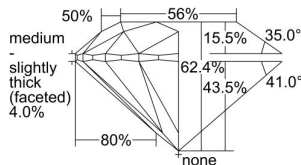

GIA®

FACSIMILE

GIA REPORT 2486334719

Verify this report at GIA.edu

GIA NATURAL DIAMOND DOSSIER®

January 17, 2024
GIA Report Number **2486334719**
Shape and Cutting Style ..... **Round Brilliant**
Measurements ..... **4.44 - 4.46 x 2.78 mm**

GRADING RESULTS

Carat Weight ..... **0.34 carat**
Color Grade ..... **G**
Clarity Grade **VS1**
Cut Grade ..... **Excellent**

ADDITIONAL GRADING INFORMATION

Polish ..... **Excellent**
Symmetry ..... **Excellent**
Fluorescence ..... **Faint**
Clarity Characteristics ..... **Crystal, Pinpoint**
Inscription(s): **GIA 2486334719**

PROPORTIONS

Profile to actual proportions