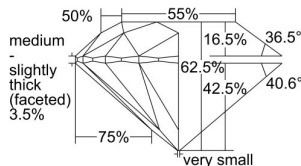

GIA®

FACSIMILE

GIA REPORT 2486332303

Verify this report at GIA.edu

GIA NATURAL DIAMOND DOSSIER®

January 10, 2024
GIA Report Number **2486332303**
Shape and Cutting Style ..... **Round Brilliant**
Measurements ..... **4.54 - 4.56 x 2.85 mm**

GRADING RESULTS

Carat Weight ..... **0.36 carat**
Color Grade ..... **H**
Clarity Grade **VS1**
Cut Grade ..... **Excellent**

ADDITIONAL GRADING INFORMATION

Polish ..... **Excellent**
Symmetry ..... **Excellent**
Fluorescence ..... **None**
Clarity Characteristics ..... **Cloud, Pinpoint**
Inscription(s): **GIA 2486332303**

PROPORTIONS

Profile to actual proportions

GRADING SCALES

GIA COLOR SCALE	GIA CLARITY SCALE	GIA CUT SCALE	
COLOURLESS D	FLAWLESS	EXCELLENT	
E	INTERNALLY FLAWLESS		
F		VERY VERY SLIGHTLY INCLUDED	
G	VVS₁		
H	VVS₂		
I	VS₁		
J		VS₂	
K	SLIGHTLY INCLUDED	FAIR	
L			SI₁
M	SI₂	POOR	
N	INCLUDED		
O			I₁
P		I₂	
Q	I₃		
R			
S			
T			
U			
V			
W			
X			
Y			
Z