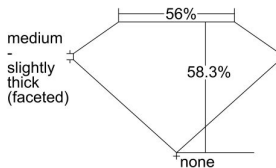

GIA®

FACSIMILE

GIA REPORT 2486308777

Verify this report at GIA.edu

GIA NATURAL DIAMOND DOSSIER®

January 08, 2024
GIA Report Number **2486308777**
Shape and Cutting Style ..... **Heart Brilliant**
Measurements ..... **4.80 x 5.60 x 3.27 mm**

GRADING RESULTS

Carat Weight ..... **0.52 carat**
Color Grade ..... **D**
Clarity Grade **S11**

ADDITIONAL GRADING INFORMATION

Polish ..... **Excellent**
Symmetry ..... **Excellent**
Fluorescence ..... **None**
Clarity Characteristics..... **Crystal, Cloud**
Inspection(s): GIA 2486308777

PROPORTIONS

Profile not to actual proportions

GRADING SCALES

GIA COLOR SCALE		GIA CLARITY SCALE	
COLORLESS	D	VERY VERY SLIGHTLY INCLUDED	FLAWLESS
	E		INTERNALLY FLAWLESS
	F		VVS₁
	G		VVS₂
	H		VS₁
	I		VS₂
	J		SI₁
	K		SI₂
	L		I₁
	M		I₂
NEAR COLORLESS	N	SLIGHTLY INCLUDED	I₃
	O		
	P		
	Q		
FAINT	R		
	S		
	T		
	U		
VERY LIGHT	V		
	W		
	X		
	Y		
LIGHT	Z